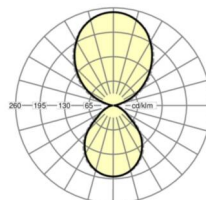

CHARACTERISTICS

Order number	60334024190
EAN number	4020863322497
Commodity code	94051190
Certification mark	IP 20, Protection class I, VDU 65°<3000, F, Indoor, CE
Impact resistance (IK rating)	IK03
Ambient temperatur	ta 25°C
Warranty period	5 years
State funding programs	BEG - Federal funding for efficient buildings (valid only for Germany)

ELECTRICAL ENGINEERING

Controller	Electronic driver (1 pcs.)
System output	46W
Mains voltage	230V/50Hz
Circuit breakers (inrush current)	15 pieces/B10, 25 pieces/B16, 24 pieces/C10, 38 pieces/C16
Energy efficiency class/light source	C

LIGHTING TECHNOLOGY

Placement	LED, Colour rendering/Light colour CRI ≥ 80 / 4000K
Colour tolerance (MacAdam)	3SDCM
Nominal luminous flux	6669lm
LED service life	50000h L80/B10 (Tq 25°C)
Luminaire luminous efficiency	144lm/W
UGR lat./long.	13.6 / 14.2

MECHANICS

Housing colour	traffic white RAL 9016
Dimensions (LxWxH/DxH)	1540mm x 198mm x 37mm
Weight (net)	5.3kg
Type of installation	Pendant individual mounting, Pendant light strip mounting

Dimensions

L	1540 mm	Length
B	198 mm	Width
H	37 mm	Height
A1	1516 mm	Mounting distance single mounting
A2	1579 mm	Mounting distance 1st luminaire of the light run
A3	1642 mm	Mounting distance between luminaires in a light run arrangement
P min	150 mm	Minimum suspension length
P max	1900 mm	Maximum suspension length

DEEP-LINK

<https://www.regiolux.de/en/article/60334024190>

Reference	LED 6700lm 840
ηLB	100 %
Φ ↓/↑	40 % / 60 %
UGR lat./long.	13.6 / 14.2
VDU	65° < 3000cd/m²